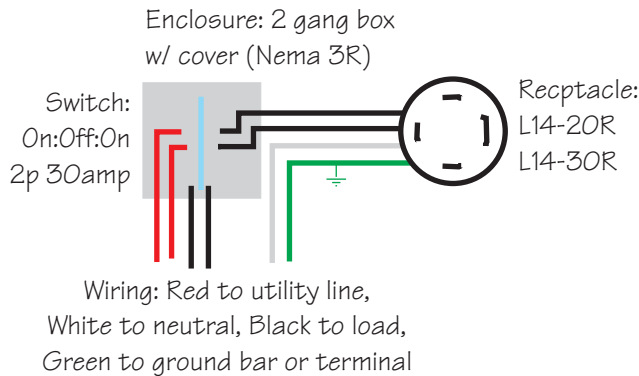

Runs device normally until switch is activated, which allows generator to power device. Also prevents backfeed when power is restored.

Generator Buddy includes: An indoor or outdoor housing, 15, 20 or 30amp switch to control the load, 20' of cord and cord ends from your generator to the Generator Buddy, an inlet receptacle sized to your load and professional installation by Wesworth.

Generator Buddy Line Drawing

Photo Applications

Applications

Residential: Pool Pumps, Irrigation Pumps, Hot Water Heaters, and remote locations.

Commercial: Small Chillers, Server Racks, Battery Chargers.