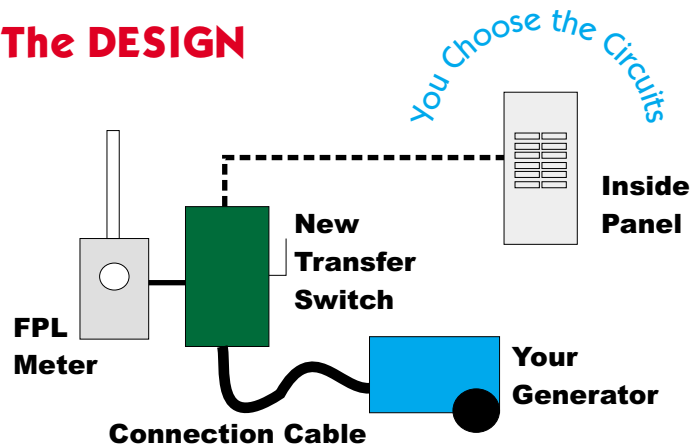

## The PACKAGE

House Plug N Play Systems include:

- ( 1 ) 200amp spec grade manual outdoor transfer switch
- ( 2 ) Built-in 30, 50 or 100amp receptacle for connection to generator
- ( 3 ) 15' of cable and cord caps from generator to switch
- ( 4 ) Training and test run
- ( 5 ) Free enrollment in Wesworth Storm Solutions Program

## The DESIGN

The Transfer Switch is installed outside next to the FPL Meter. During normal power, electricity flows through the switch and powers your inside panel. During emergencies, you turn your generator on and activate the switch which will power your panel. You must turn your panel breakers on and off to adjust to the capacity of your generator.